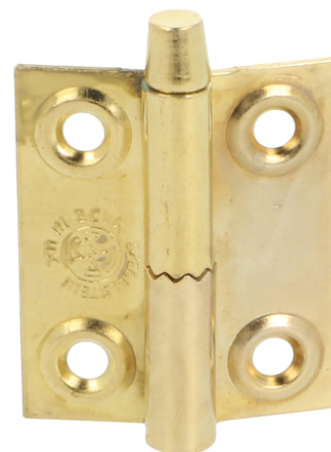

PRODUCT SHEET

Description:

Reflex Hinge No. 120, Small, Left, EB Finish

Item number:

22.05.025-0

Units	Box	Carton	HS Code	Barcode
Set	1	200	8302100090	 5704866080804

SISO A/S

Mileparken 11
DK-2740 Skovlunde
Denmark
VAT: DK 24786013

Phone +45 45 830 900

www.siso.dk
siso@siso.dk

Danske Bank
Nytorv Branch
Copenhagen
SWIFT: DABADKKK

Account no.
4180 3112 112936
IBAN Account
DK7230003112112936